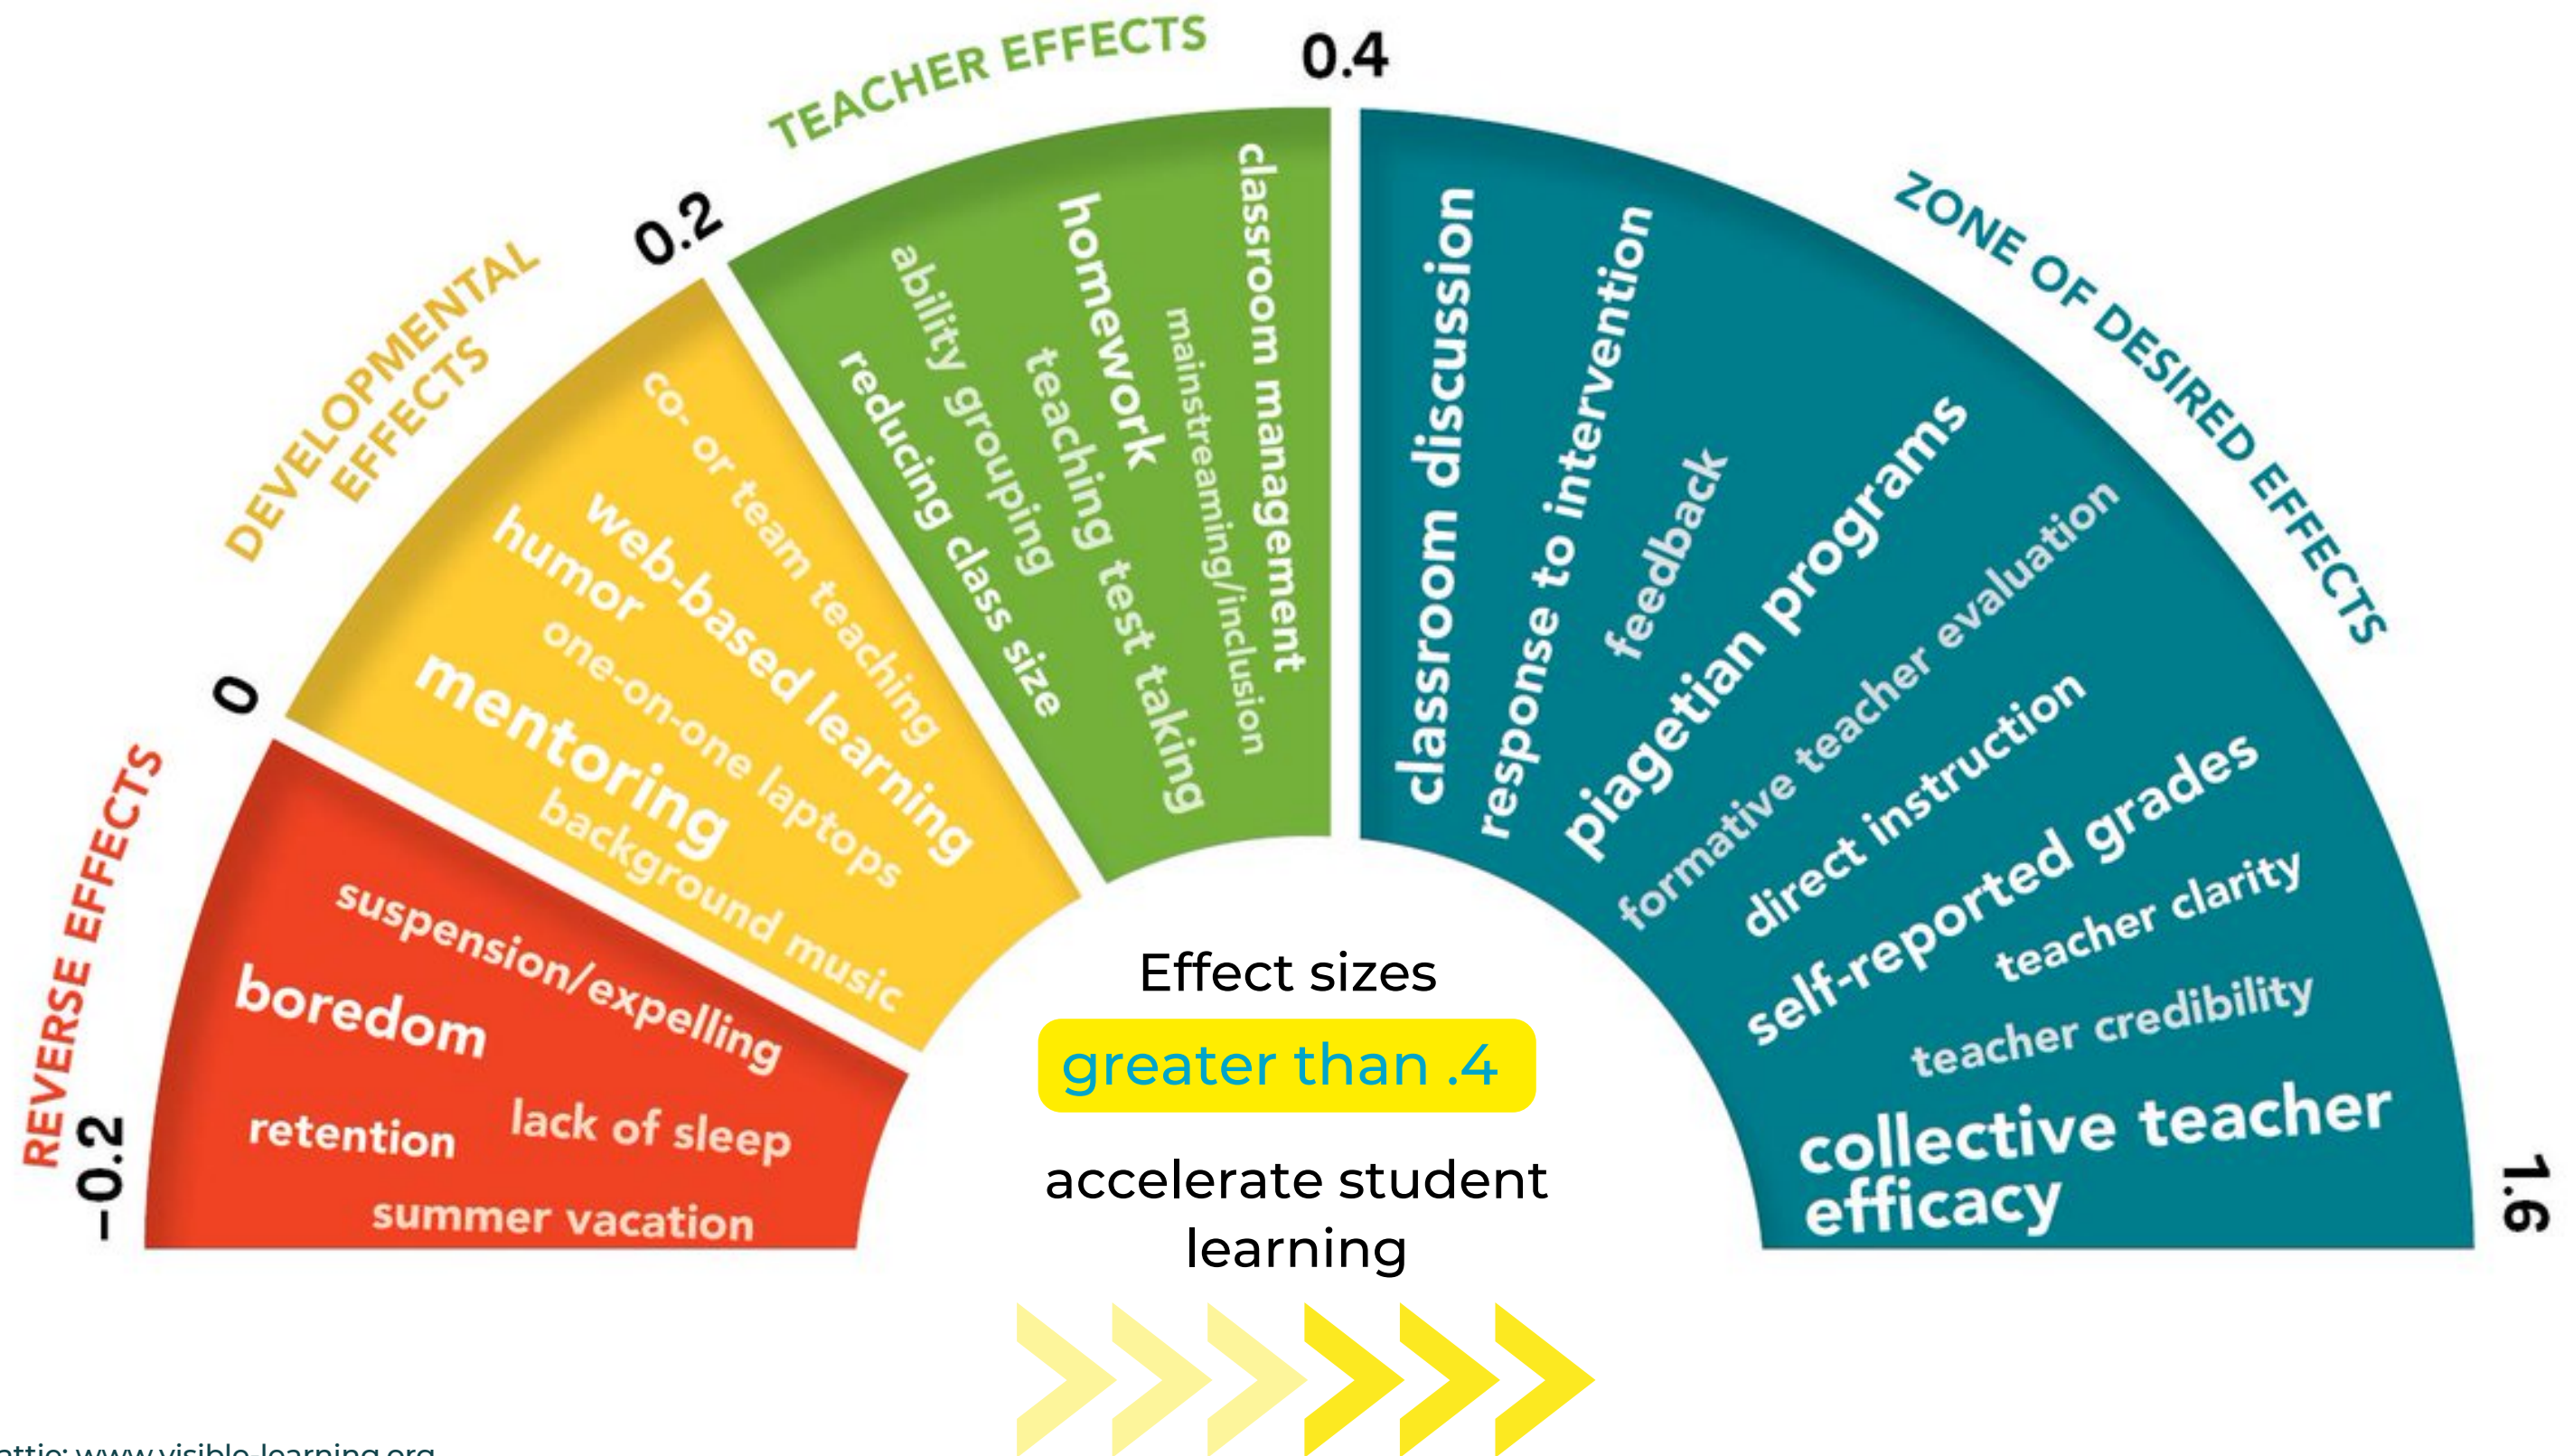

Evidence-Based Impact Drives EVERYTHING

Effect size matters.

TeachUNITED solutions are built to strengthen those factors that have a greater positive effect on student learning and growth.

Influences that have the greatest effect on student outcomes.

Collective Teacher Efficacy (1.36)
Feedback (0.92)
Microteaching (.88)
Concept Mapping (0.64)
Mastery Learning (0.61)