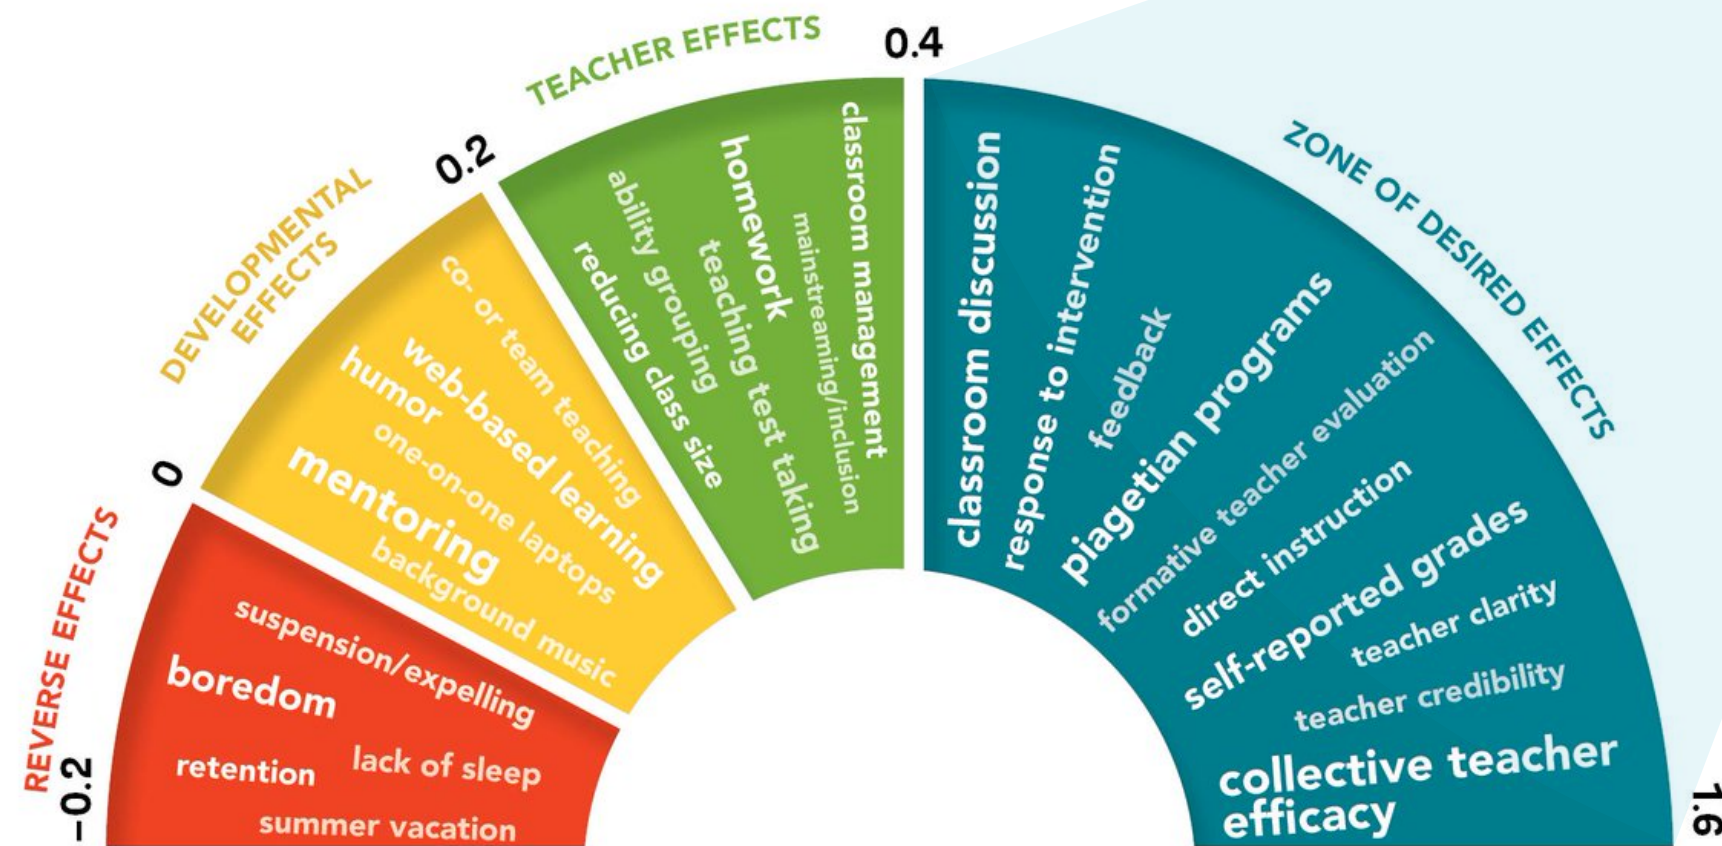

Evidence-Based Impact Drives EVERYTHING

Effect size matters.

TeachUNITED solutions are built to strengthen those factors that have a greater positive effect on student learning and growth.

Influences that have the greatest effect on student outcomes.

Collective Teacher Efficacy (1.36)
Feedback (0.92)
Microteaching (.88)
Concept Mapping (0.64)
Mastery Learning (0.61)